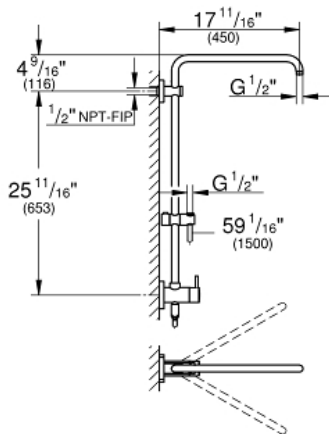

RETROFIT SYSTEM Shower System

MODEL # 26485EN0

Pure Freude
an Wasser

GROHE

Product Description: RETROFIT SYSTEM Shower System

Standard Specification:

- 17 3/4" horizontal swivel shower arm
- Switch between hand shower and showerhead via built-in diverter
- 6 diverter functions (2 discrete functions (non shared) + one shared function in both standard and Eco flow)
- Showerhead and hand shower (not included)
- Bar with adjustable height hand shower holder
- Distance between diverter and upper bracket: 25 3/4" (653 mm)
- Rotaflex shower hose (59") (28 417)
- Angle adapter to prevent hose interfering with shower valve

- Optional **GROHE EcoJoy** 1.8 gpm (6.6 l/min) flow limiter included
- **GROHE StarLight** finish
- Inner WaterGuide for a longer life
- Twistfree to prevent hose from twisting
- Min. recommended pressure: 15 psi
- System includes 2 back flow preventers
- Optional compensation disc (26 030) available for uneven wall installation
- Optional height extension (26 464) available for raising the shower head
- CALGreen compliant

Applicable Codes & Standards:

- ASME A112.18.1/CSA B125.1
- US Federal and State material regulations

Color:

- 26485EN0 Brushed Nickel